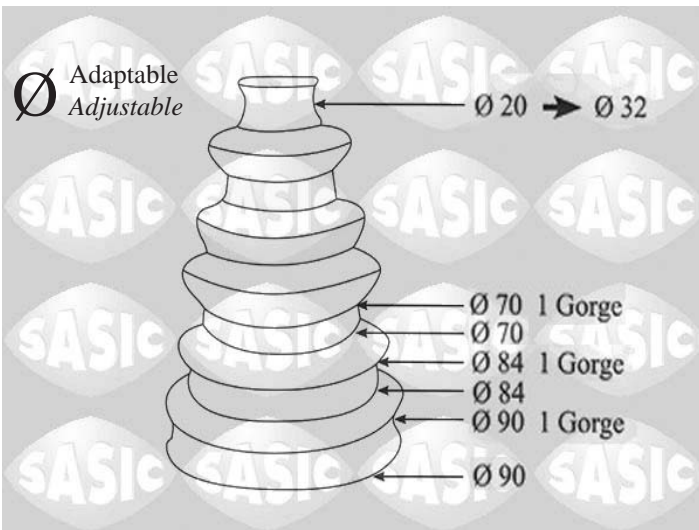

Soufflets universels

Emergency repair bellows

1900001

1904010

Accessoires / Accessories

Ligature / Metal binding ..... 360 mm
Ligature / Metal binding ..... 710 mm
Graisse / Grease ..... 120 gr.

..... 360 mm
..... 710 mm
..... 240 gr.