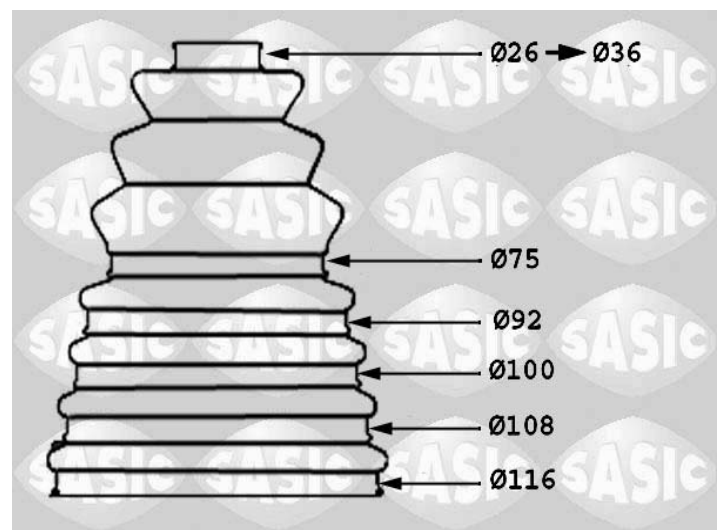

Soufflets universels

Emergency repair bellows

1900001

1904010

Accessoires / Accessories

Ligature / Metal binding ..... 360 mm
Ligature / Metal binding ..... 710 mm
Graisse / Grease ..... 120 gr.

..... 360 mm
..... 710 mm
..... 240 gr.